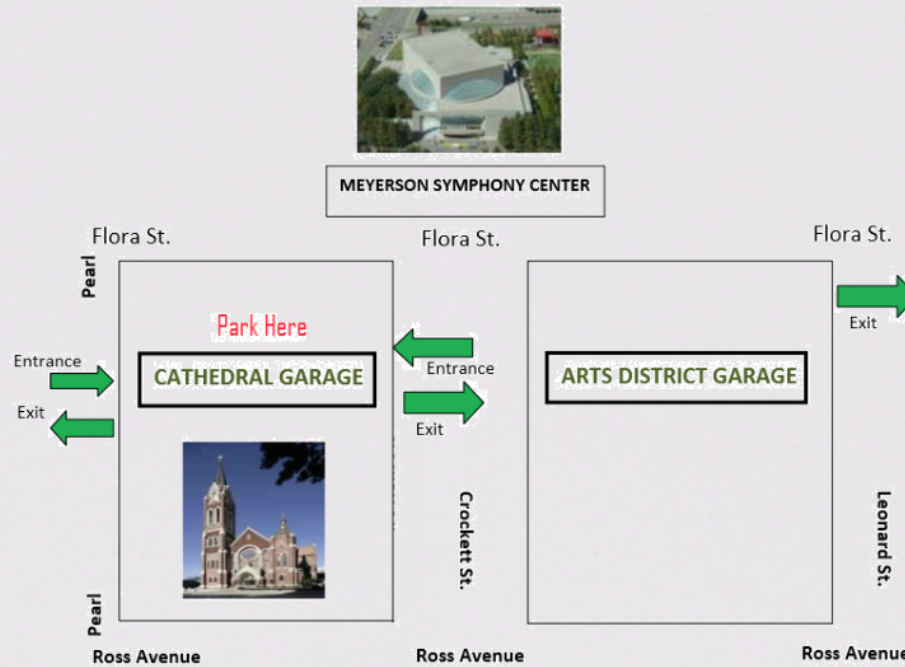

Cathedral Shrine of the Virgin of Guadalupe Parking

2215 Ross Ave. | Dallas, TX 75201

The most convenient parking is located right next to the **Cathedral at Hall's Arts Garage**, entrances are located on **Pearl Street** and **Crockett Street**.

Parking is ordinarily **not validated** for Diocesan or non-parish sponsored events.

There is a **second Hall's Arts Garage** located across the street from the Cathedral with **entrance via Ross Avenue**. Parking is NOT validated for this garage. Normal hours of operations are from 5:00 am to 10:00pm.

Street parking is also available, at no cost, on Flora Street. Please pay attention to the signage along the street as hours of duration vary and valet parking takes precedence.

There are several street lots located on Ross Avenue, parking prices will vary.

Many of Arts District neighbors also have parking garages which are available to the general public when performances are not in sessions.