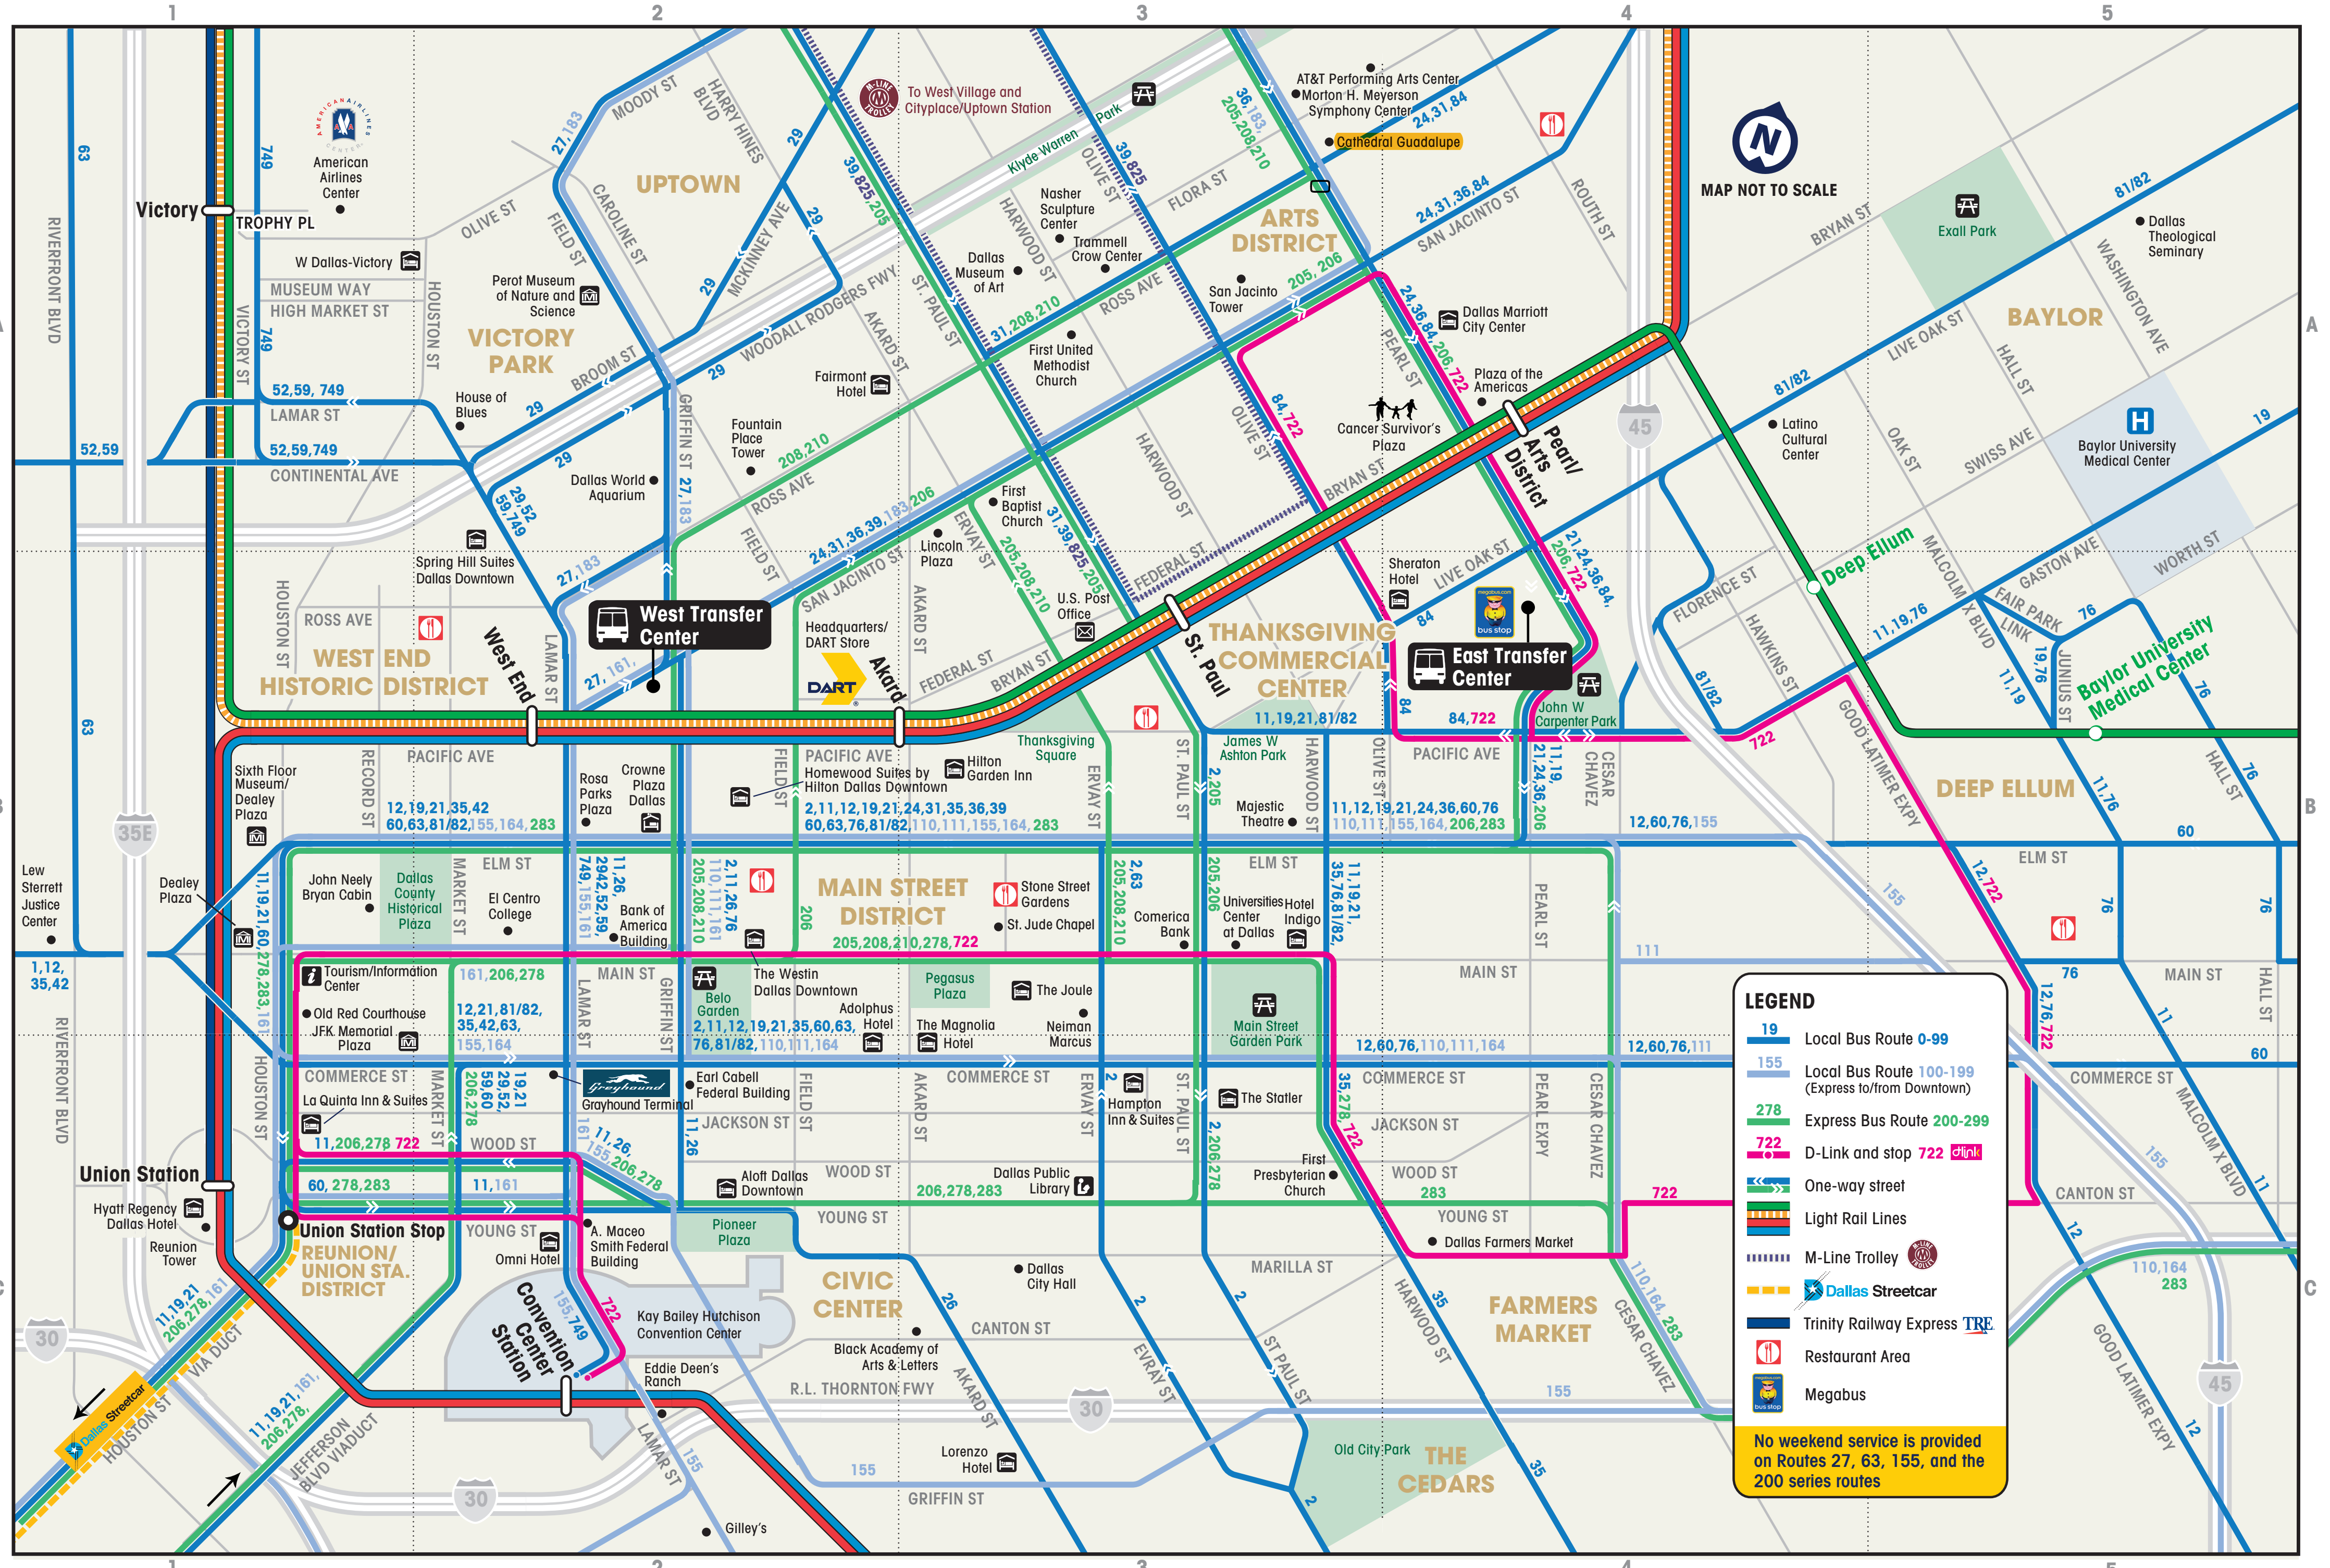

Downtown Dallas Bus and Rail Map

Destinations served by DART Local and Express Bus Routes

Places of Interest

American Airlines Center	A1	27, 52, 59, 183, 749
AT&T Performing Arts Center	A3	24, 31, 36, 84, 183, 205, 206, 208, 210
Baylor University Medical Center	A5	11, 19, 76, 81/82
Belo Garden	B2	2, 11, 12, 19, 21, 26, 35, 60, 63, 76, 81/82, 110, 111, 155, 161, 164, 205, 208, 210, 278, 722, 749
Black Academy Arts & Letters	C3	26, 155
Dallas County Historical Plaza	B1, B2	11, 12, 19, 21, 35, 42, 60, 63, 81/82, 155, 161, 164, 206, 208, 278, 283, 722
Dallas Farmers Market	C4	2, 35, 110, 164, 206, 278, 283, 722
Dallas Museum of Art	A3	24, 31, 36, 39, 205, 208, 210, M-LINE 825
Dallas World Aquarium	A2	27, 29, 52, 59, 183, 208, 210, 749
Eddie Deen's Ranch	C2	155, 161, 722, 749
House of Blues	A2	29, 52, 59, 749
John Neely Bryan Cabin	B1	11, 12, 19, 21, 35, 42, 60, 63, 81/82, 155, 161, 164, 206, 283, 722
Kay Bailey Hutchison Dallas Convention Center	C2	11, 19, 21, 26, 29, 52, 59, 60, 155, 161, 205, 208, 210, 278, 283, 722, 749
Klyde Warren Park	A3	36, 39, 183, 205, 206, 208, 210, M-LINE 825
Latino Cultural Center	A4	81/82
Majestic Theatre	B3	11, 12, 19, 21, 24, 35, 36, 60, 63, 76, 81/82, 84, 110, 111, 155, 283, 722
M. H. Meyerson Symphony Center	A3	24, 31, 36, 84, 183, 205, 206, 208, 210, 722, M-LINE 825
Nasher Sculpture Center	A3	31, 39, 205, 208, 210, 722, M-LINE 825
Neiman Marcus	B3	2, 11, 12, 19, 21, 35, 60, 63, 76, 81/82, 110, 111, 164, 205, 208, 210, 278, 722
Old City Park	C3, C4	2, 35, 155
Old Red Courthouse	B1	11, 12, 19, 21, 29, 35, 42, 52, 59, 60, 63, 81/82, 155, 161, 164, 206, 278, 283, 722
Pegasus Plaza	B3	2, 11, 12, 19, 21, 24, 35, 36, 60, 63, 76, 81/82, 110, 111, 164, 205, 208, 210, 278, 722
Perot Museum of Nature and Science	A2	27, 29, 183, 749
Pioneer Plaza	C2	11, 26, 60, 155, 161, 206, 278, 283, 722, 749
Reunion Tower	C1	11, 19, 21, 60, 161, 206, 278, 283, 722
Sixth Floor Museum/Dealey Plaza	B1	11, 12, 19, 21, 35, 42, 60, 63, 76, 81/82, 155, 161, 164, 283, 722